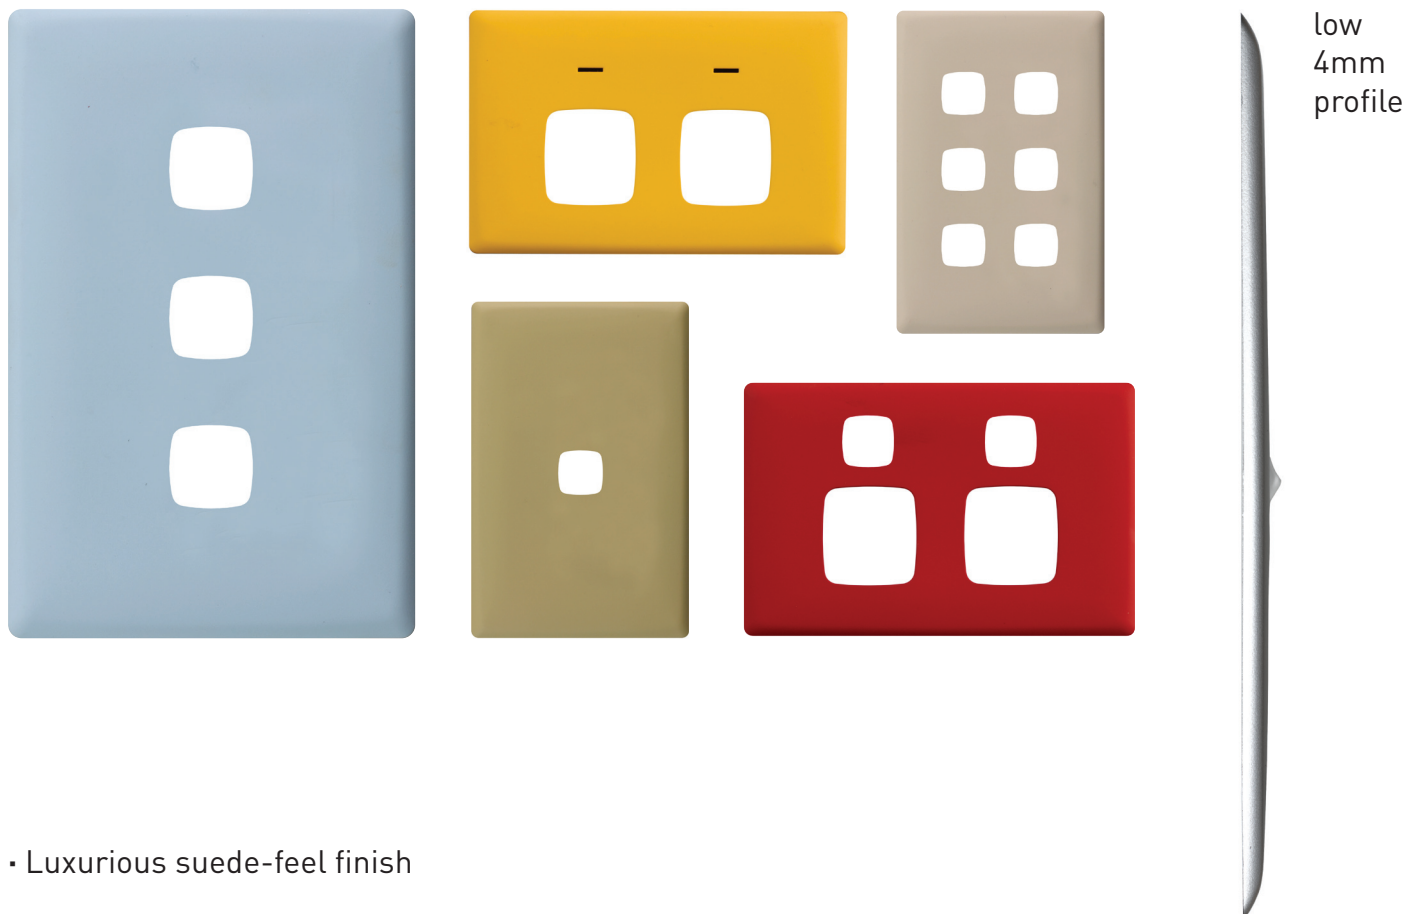

Linea Soft-Touch Coverplates

- Luxurious suede-feel finish
- Fingerprint resistant
- Available in 'Bright' and 'Earth' tones
- Available for all Linea grids
- Low 4mm profile

Coverplate colours available:

Earths:

VA - Vanilla

LG - Light grey

OL - Olive

KH - Khaki

DG - Dark grey

MI - Midnight

Brights:

YE - Yellow

OR - Orange

PI - Pink

RE - Red

BU - Blue

How to order:

Grids and coverplates are ordered separately.

Grids are available in: White (WE), Black (BL) and Cream (CR).

To order coverplates, place 'PL' (which signifies coverplate) + the colour code at the end of the Cat No.

For example:

Double GPO coverplate in yellow - LN777**PLYE**

Single gang switch coverplate in yellow - LN770/1**PLYE**