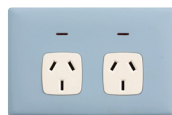

Linea Soft-Touch Coverplates

HPM Legrand - AUS
1300 369 777
www.hpm.com.au
ABN 31 000 102 661

HPM Legrand - NZ
0800 476 009
www.hpm.co.nz

Refer to your group buying office, HPM Legrand Sales Representative or
HPM Legrand Sales Office for pricing.