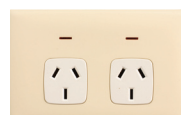

Linea Soft-Touch Coverplates

HPM Legrand - AUS
1300 369 777
www.hpm.com.au
ABN 31 000 102 661

HPM Legrand - NZ
0800 476 009
www.hpm.co.nz

Refer to your group buying office, HPM Legrand Sales Representative or
HPM Legrand Sales Office for pricing.